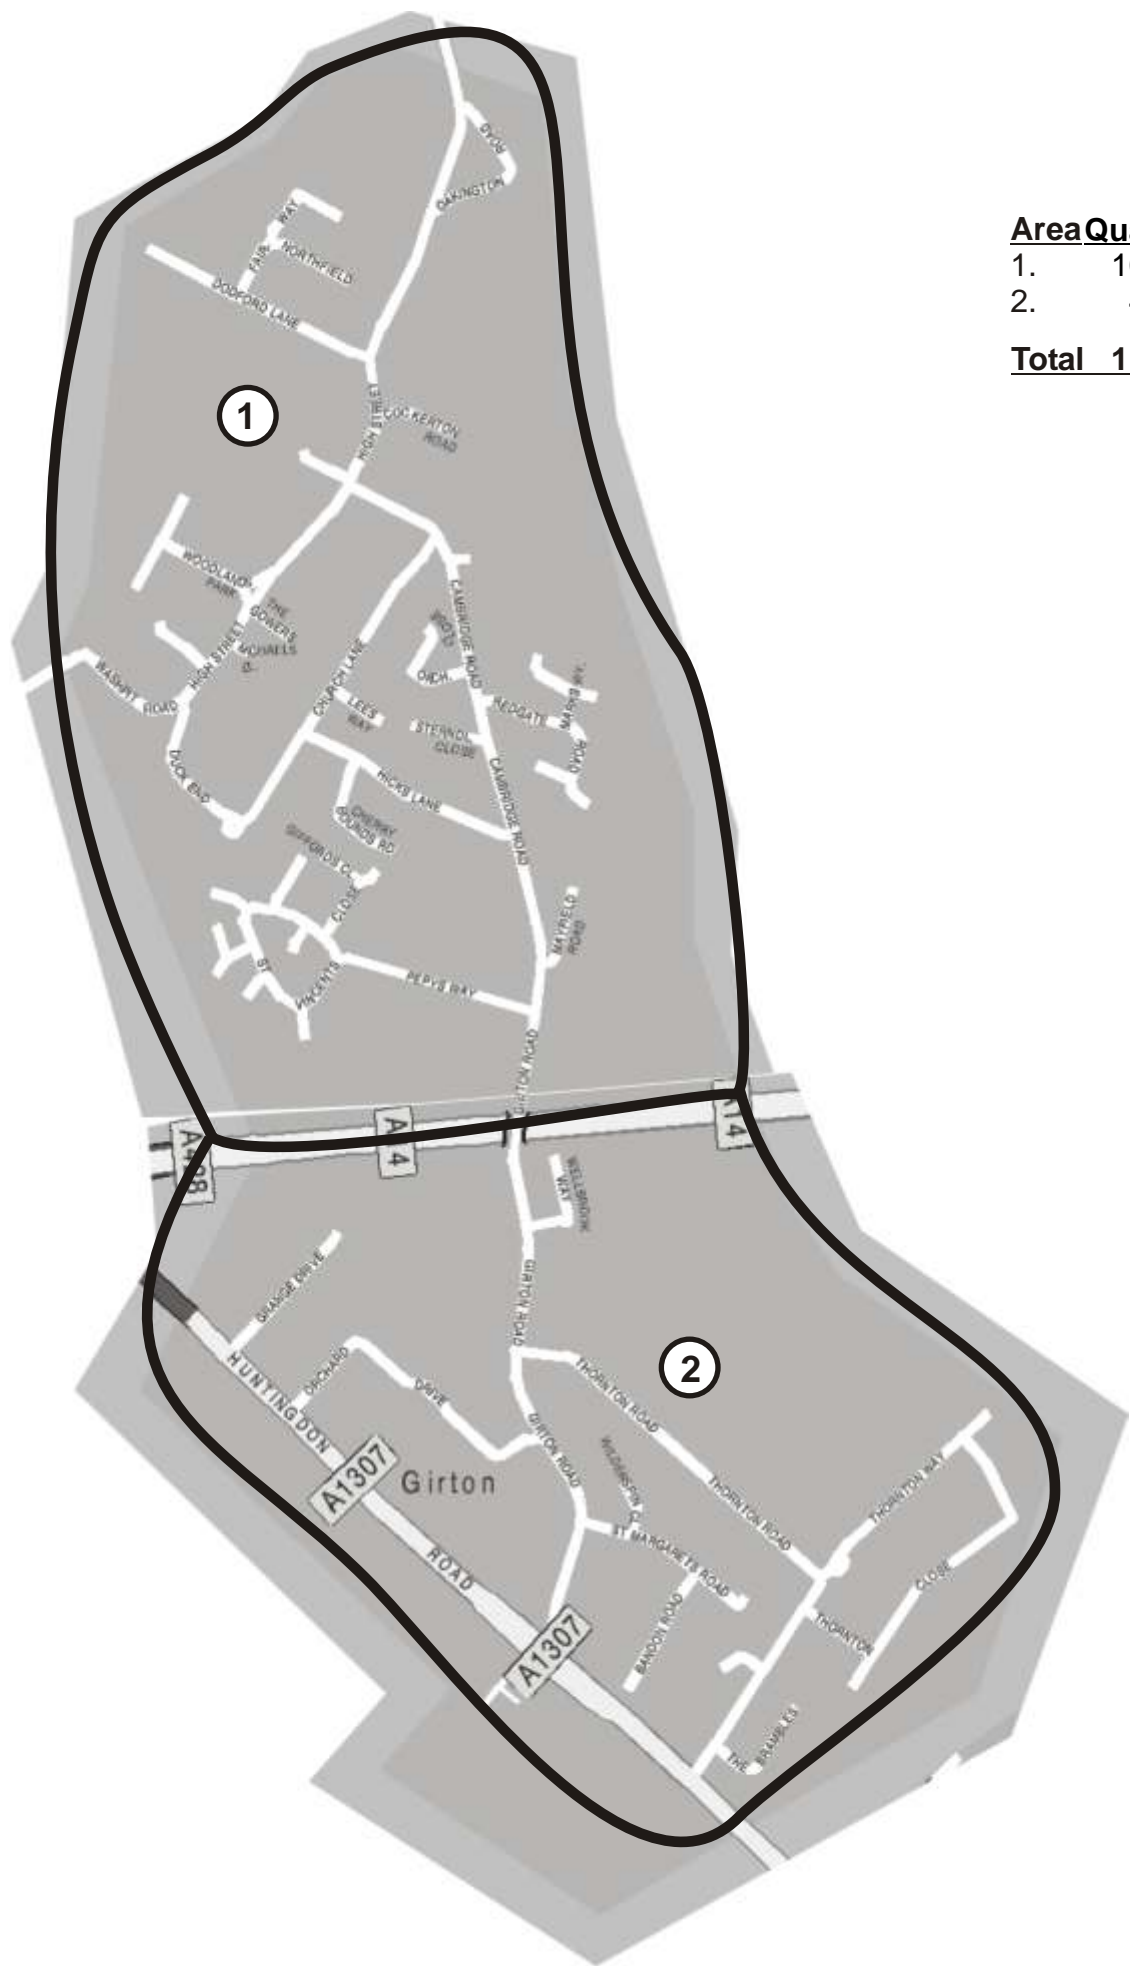

GIRTON

Area Quantity

- 1. 1000
- 2. 450

Total 1,450