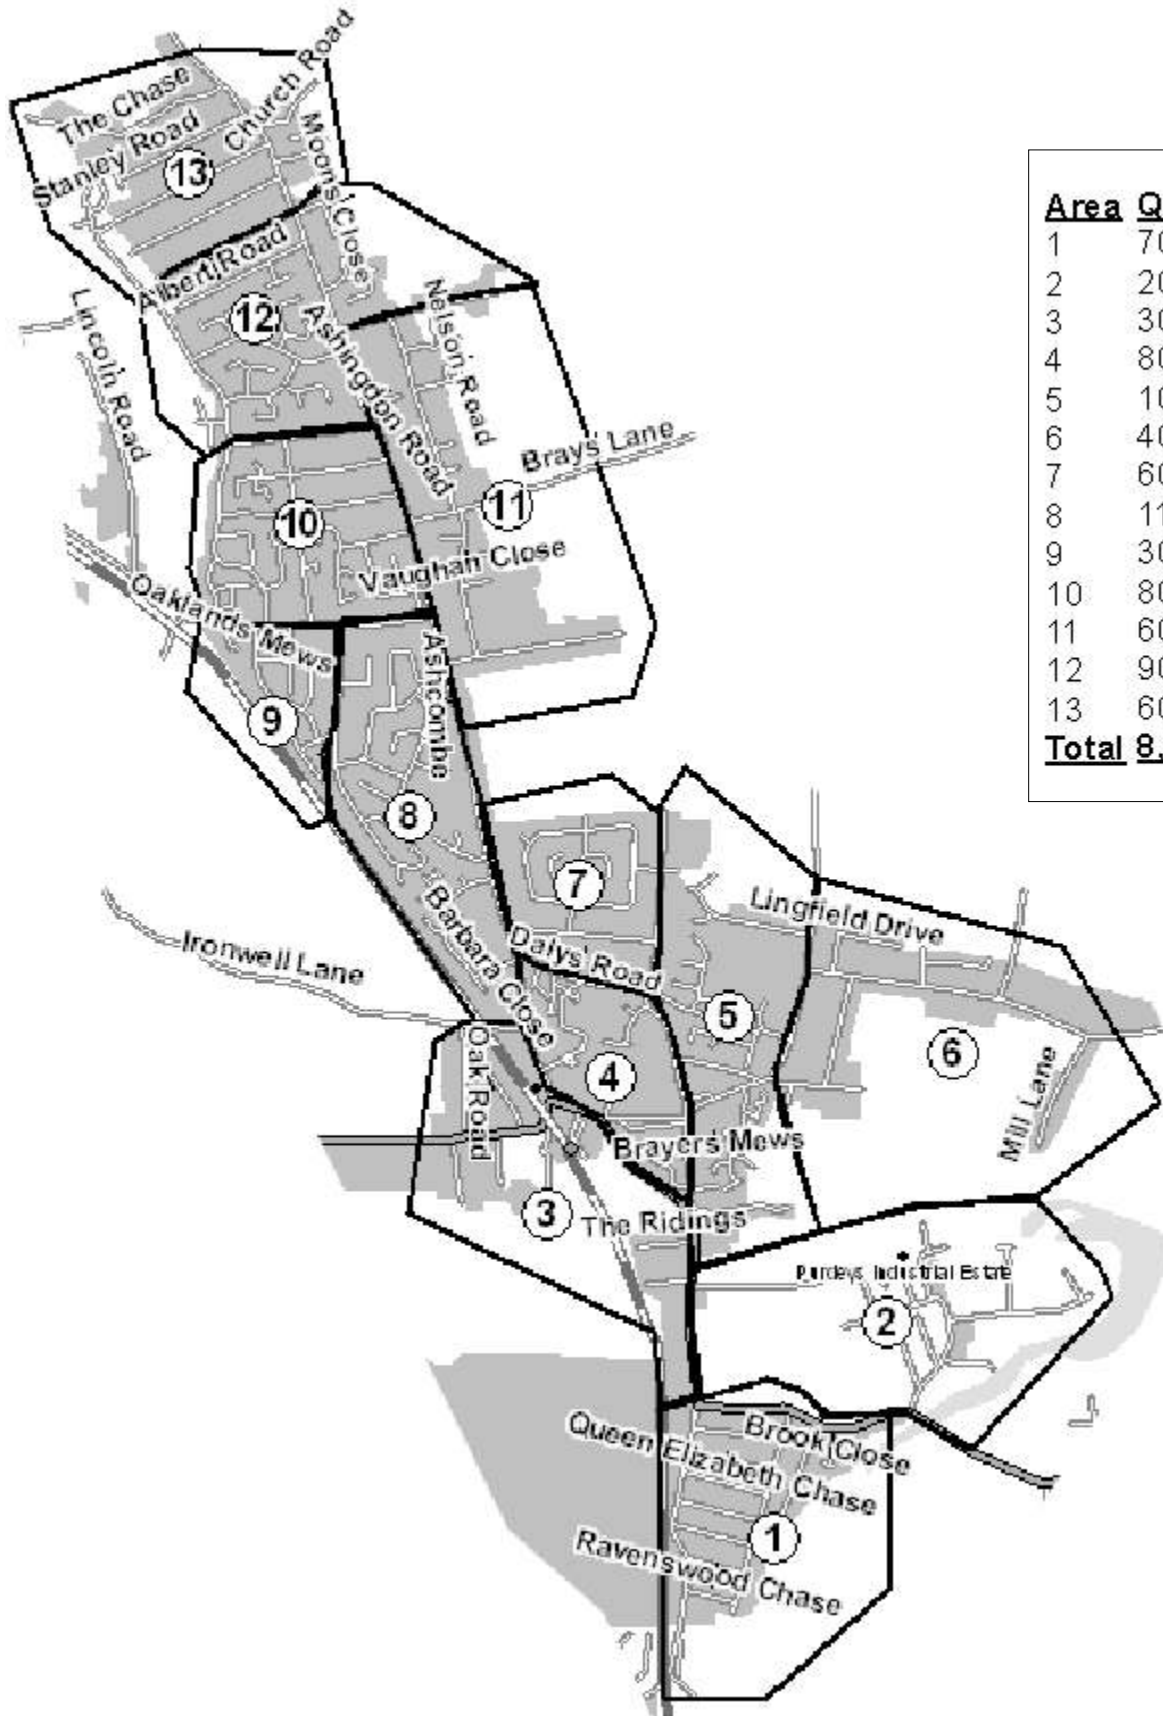

SS4

| <u>Area</u> | <u>QTY</u> |
|--------------|--------------|
| 1 | 700 |
| 2 | 200 |
| 3 | 300 |
| 4 | 800 |
| 5 | 1000 |
| 6 | 400 |
| 7 | 600 |
| 8 | 1100 |
| 9 | 300 |
| 10 | 800 |
| 11 | 600 |
| 12 | 900 |
| 13 | 600 |
| Total | 8,300 |

DOR-2-DOR™ DOR-DROPZ™ POST-PEOPLE™ are trademarks.
DOR-2-DOR™ is a franchise all offices are owned and operated independently under licence.