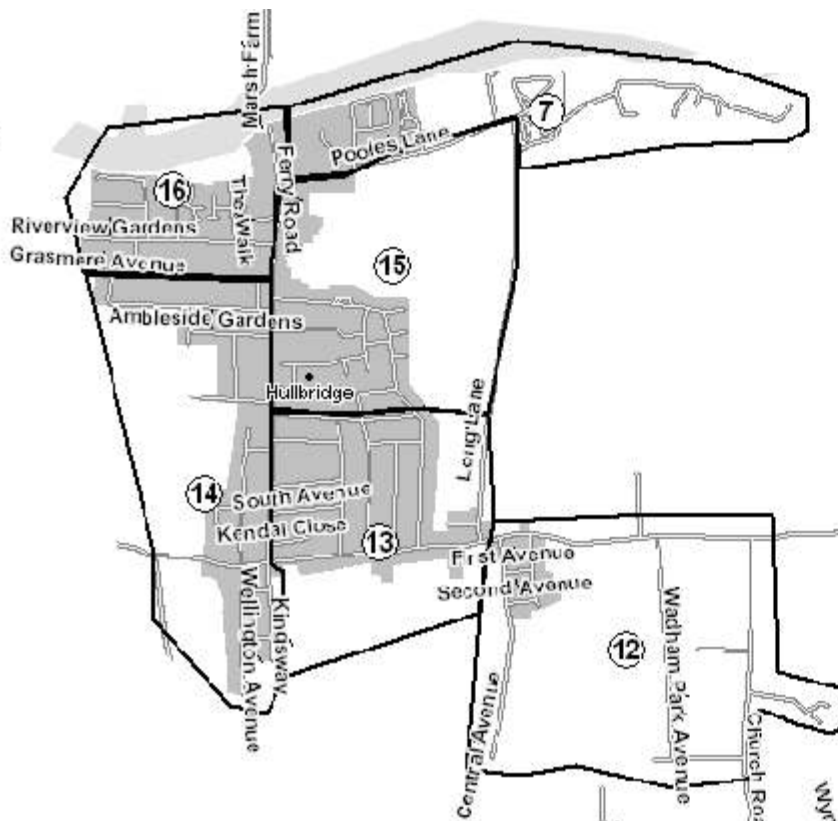

SS5

Inc: HULLBRIDGE & HOCKLEY

Area	QTY
1	500
2	500
3	700
4	500
5	600
6	1000
7	400
8	400
9	600
10	800
11	700
12	100
13	700
14	600
15	600
16	500
Total	9,200

DOR-2-DOR™ DOR-DROPZ™ POST-PEOPLE™ are trademarks.
 DOR-2-DOR™ is a franchise all offices are owned and operated independently under licence.