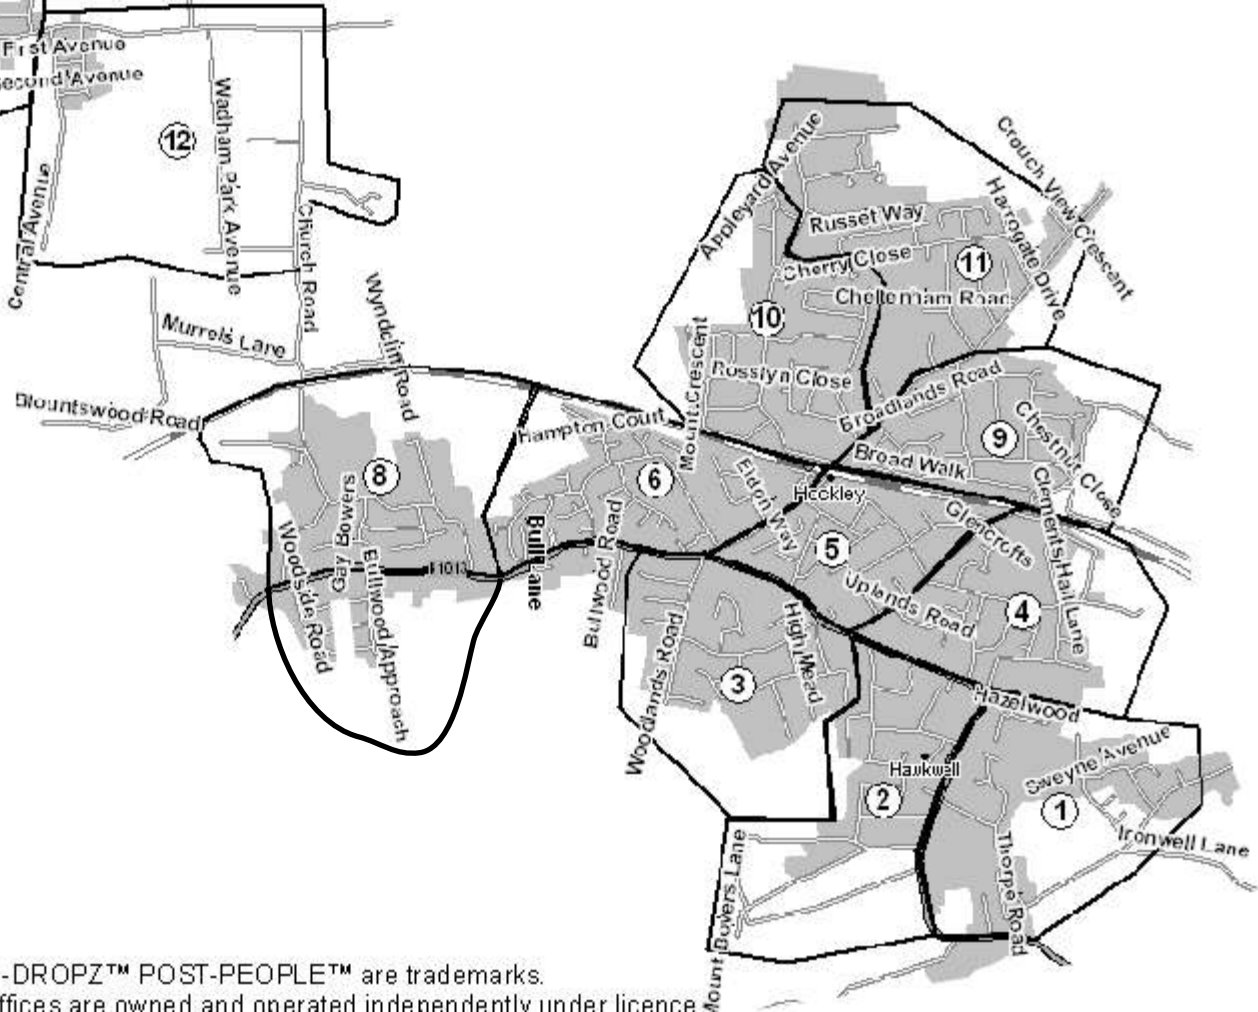

SS5

Inc: HULLBRIDGE & HOCKLEY

Area	QTY
1	500
2	500
3	700
4	500
5	600
6	1000
7	400
8	400
9	600
10	800
11	700
12	100
13	700
14	600
15	600
16	500
Total	9,200

DOR-2-DOR™ DOR-DROPZ™ POST-PEOPLE™ are trademarks.
 DOR-2-DOR™ is a franchise all offices are owned and operated independently under licence.