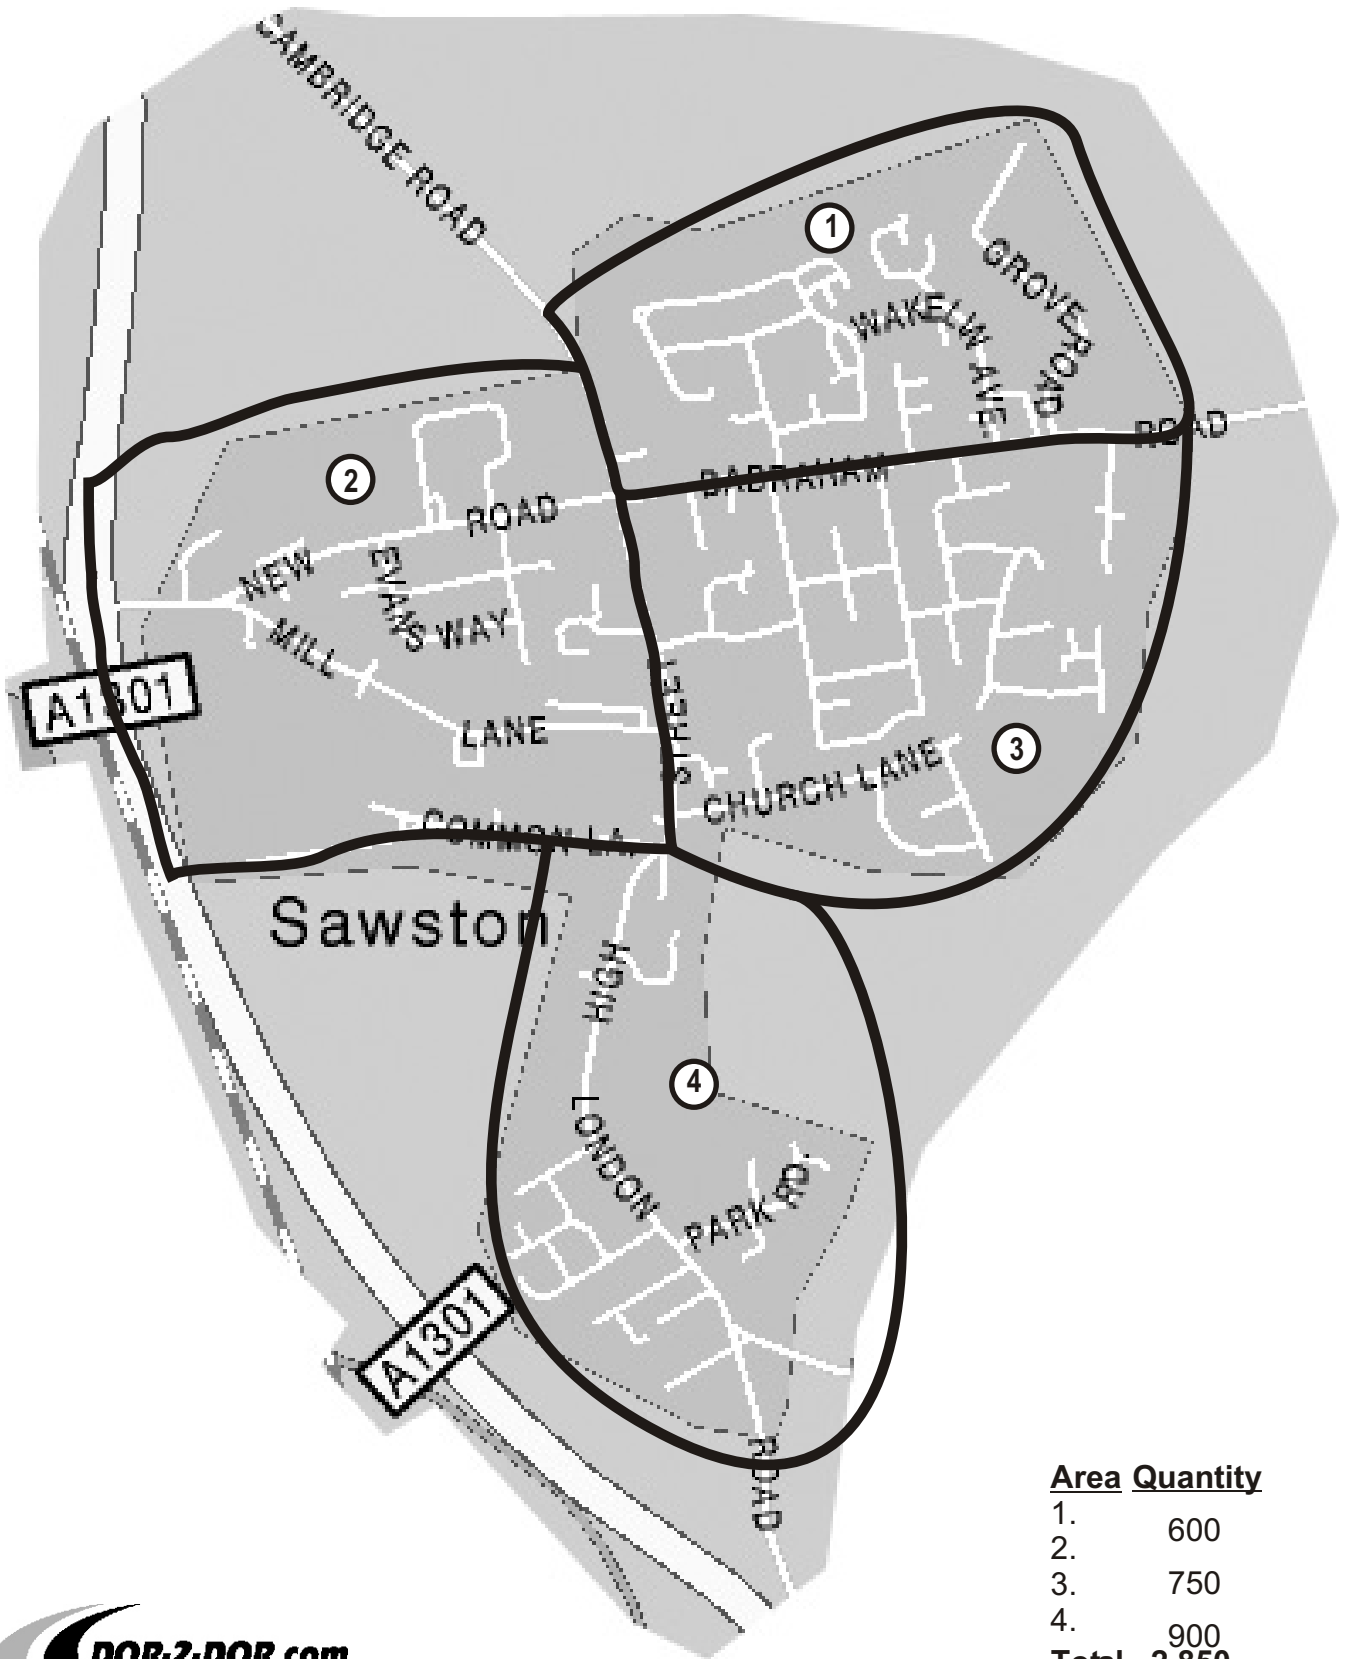

SAWSTON

Area	Quantity
1.	600
2.	750
3.	900
4.	
Total	2,850